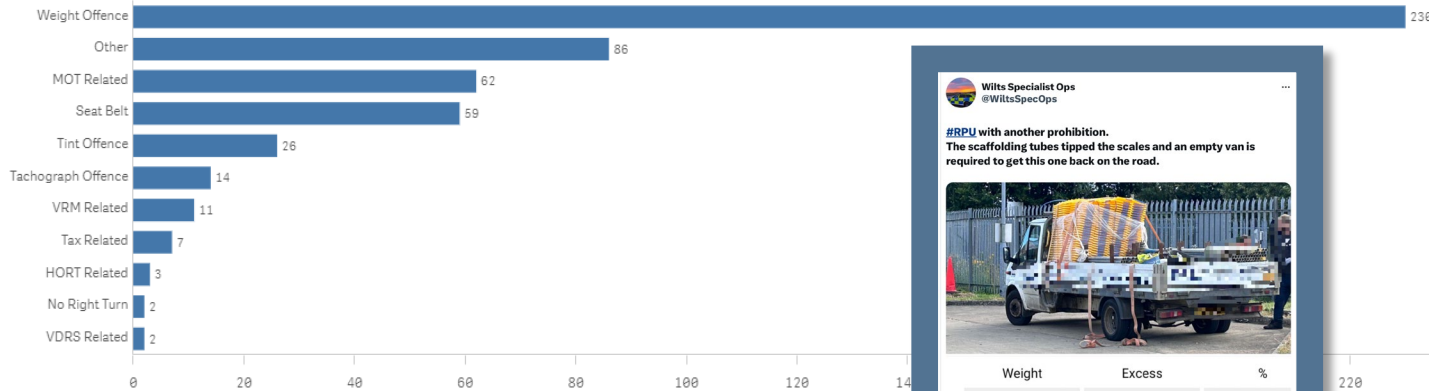

Activity - Non-Endorsable Offences

This vehicle's MOT has expired