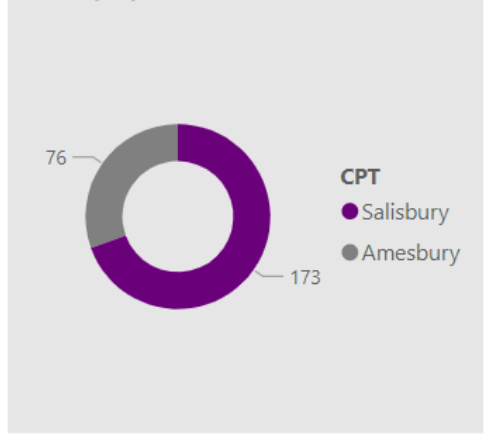

Activity by CPT