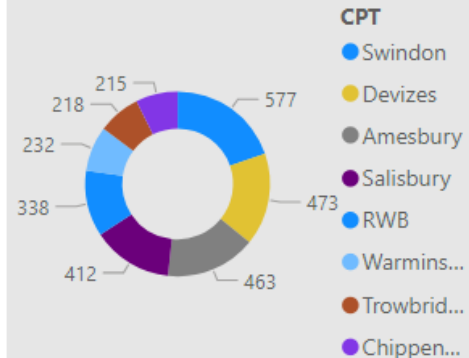

Activity by CPT