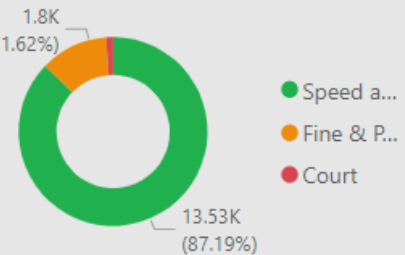

• CSEO – Dashboard – 1 January 2023 to 22 August 2024

CSEO Activity Dashboard

Outcomes are dependent on previous convictions and history

13,530.00
No. Speed awareness co...

1,803.00
No. Fine & Points

184.00
No. Court

909
No. of Locations

Location	Year	Month	Speed awareness course	Fine & Points	Court	CPT	Area Board
Swindon - Thamesdown Drive	2023	December	251.00	54.00	0.00	Swindon	Swindon
Swindon Queens Drive adjacent with Cambridge Close	2024	April	151.00	26.00	0.00	Swindon	Swindon
Shaw and Whitley - A365 Folly Lane	2023	November	129.00	15.00	0.00	Trowbridge	Melksham
Swindon - Thamesdown Drive	2024	May	116.00	25.00	1.00	Swindon	Swindon
Swindon Marlborough Road	2024	May	113.00	6.00	1.00	Swindon	Swindon
Wilton - The Avenue	2024	May	112.00	30.00	9.00	Salisbury	South West W
Swindon - Thamesdown Drive	2024	January	103.00	16.00	0.00	Swindon	Swindon
Wilton - The Avenue	2023	August	102.00	31.00	4.00	Salisbury	South West W
Swindon Marlborough Road	2024	June	99.00	12.00	0.00	Swindon	Swindon
Harnham - Lime Kiln Way	2023	November	97.00	11.00	0.00	Salisbury	Salisbury
Cholderton - Church Lane	2023	March	95.00	4.00	1.00	Amesbury	South West W
Swindon - Thamesdown Drive	2024	March	94.00	23.00	0.00	Swindon	Swindon
Swindon Queens Drive (A4259)	2024	June	91.00	15.00	1.00	Swindon	Swindon
Swindon Queens Drive adjacent with	2024	March	90.00	13.00	1.00	Swindon	Swindon
Total			13,530.00	1,803.00	184.00		

Activity by Area Board

Activity by CPT

Outcomes