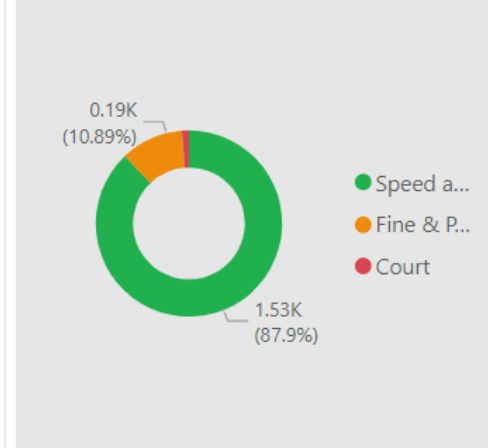

• CSEO – Southern Wiltshire Area Board - 1 January 2023 to 22 August 2024

CSEO Activity Dashboard

Outcomes are dependent on previous convictions and history

1,525.00
No. Speed awareness co...

189.00
No. Fine & Points

21.00
No. Court

47
No. of Locations

Location	Year	Month	Speed awareness course	Fine & Points	Court	CPT	Area Board
Coombe Bissett - Deegan House	2023	November	72.00	10.00	0.00	Salisbury	Southern Wiltshire
Coombe Bissett - Deegan House	2023	July	71.00	9.00	0.00	Salisbury	Southern Wiltshire
Coombe Bissett - Deegan House	2023	August	69.00	9.00	0.00	Salisbury	Southern Wiltshire
Coombe Bissett - Deegan House	2023	June	64.00	8.00	0.00	Salisbury	Southern Wiltshire
Coombe Bissett - Deegan House	2023	September	64.00	5.00	1.00	Salisbury	Southern Wiltshire
Winterbourne Gunner - Portway	2024	May	57.00	12.00	2.00	Salisbury	Southern Wiltshire
Coombe Bissett - Deegan House	2024	January	52.00	7.00	2.00	Salisbury	Southern Wiltshire
Coombe Bissett - Deegan House	2023	October	42.00	5.00	1.00	Salisbury	Southern Wiltshire
Ludgershall - Tidworth Road	2024	April	42.00	4.00	0.00	Amesbury	Southern Wiltshire
Cholderton - Church Lane	2024	April	36.00	3.00	0.00	Amesbury	Southern Wiltshire
Coombe Bissett - Deegan House	2023	April	36.00	4.00	3.00	Salisbury	Southern Wiltshire
Whiteparish - Meadow Court	2024	May	36.00	5.00	1.00	Salisbury	Southern Wiltshire
Coombe Bissett - Deegan House	2024	April	33.00	3.00	0.00	Salisbury	Southern Wiltshire
Coombe Bissett - Deegan House	2024	May	33.00	4.00	1.00	Salisbury	Southern Wiltshire
Total			1,525.00	189.00	21.00		

Outcomes