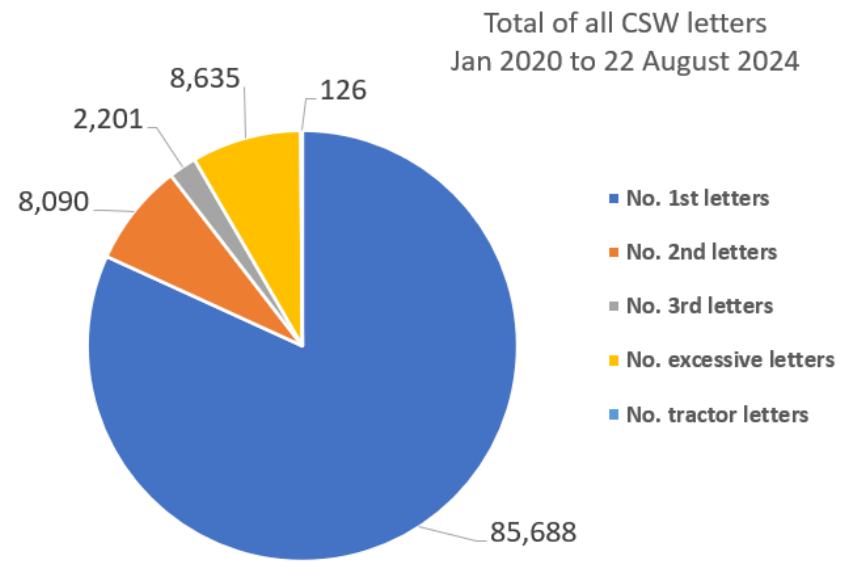

• CSW Southern Wiltshire area - Data since July 2020 to 22 August 2024

Team	No. 1st letters	No. 2nd letters	No. 3rd letters	No. excessive letters	No. tractor letters	Total letters	No. of watches	Average speeders %
Alderbury	1895	270	105	155	1	2426	254	8.1%
Allington South & Boscombe	4236	333	101	224	4	4898	378	4.0%
Cholderton	1124	97	21	45	0	1287	233	5.1%
Coombe Bissett	1847	160	54	373	3	2437	308	6.0%
Firsdawn	387	97	20	17	0	521	122	3.9%
Landford	1778	207	61	110	10	2166	187	11.6%
Odstock	96	16	3	2	0	117	101	1.0%
Pitton and Farley	69	17	5	2	0	93	64	2.7%
Redlynch	634	46	9	43	0	732	65	5.2%
Whiteparish	690	49	8	95	0	842	149	4.13%
Winterbourne Earls	1029	109	27	67	1	1233	138	1.7%
Grand Total	13785	1401	414	1133	19	16752	1999	5.4%