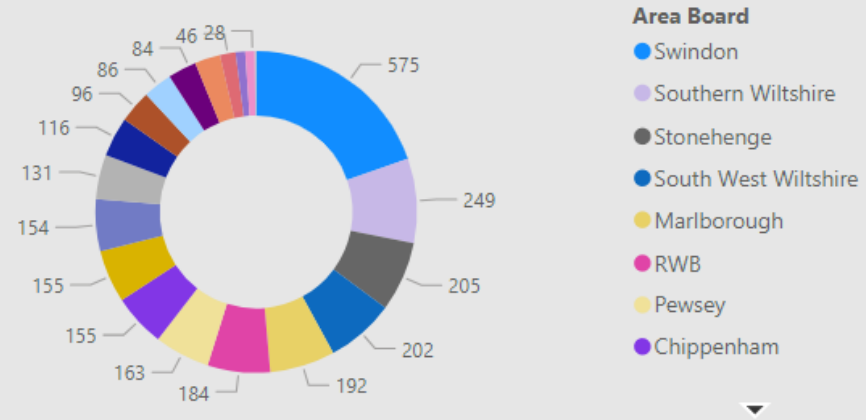

## CSEO Activity Dashboard

Outcomes are dependent on previous convictions and history

13,530.00  
No. Speed awareness co...

1,803.00  
No. Fine & Points

184.00  
No. Court

909  
No. of Locations

Location	Year	Month	Speed awareness course	Fine & Points	Court	CPT	Area Board
Swindon - Thamesdown Drive	2023	December	251.00	54.00	0.00	Swindon	Swindon
Swindon Queens Drive adjacent with Cambridge Close	2024	April	151.00	26.00	0.00	Swindon	Swindon
Shaw and Whitley - A365 Folly Lane	2023	November	129.00	15.00	0.00	Trowbridge	Melksham
Swindon - Thamesdown Drive	2024	May	116.00	25.00	1.00	Swindon	Swindon
Swindon Marlborough Road	2024	May	113.00	6.00	1.00	Swindon	Swindon
Wilton - The Avenue	2024	May	112.00	30.00	9.00	Salisbury	South West W
Swindon - Thamesdown Drive	2024	January	103.00	16.00	0.00	Swindon	Swindon
Wilton - The Avenue	2023	August	102.00	31.00	4.00	Salisbury	South West W
Swindon Marlborough Road	2024	June	99.00	12.00	0.00	Swindon	Swindon
Harnham - Lime Kiln Way	2023	November	97.00	11.00	0.00	Salisbury	Salisbury
Cholderton - Church Lane	2023	March	95.00	4.00	1.00	Amesbury	South West W
Swindon - Thamesdown Drive	2024	March	94.00	23.00	0.00	Swindon	Swindon
Swindon Queens Drive (A4259)	2024	June	91.00	15.00	1.00	Swindon	Swindon
Swindon Queens Drive adjacent with	2024	March	90.00	13.00	1.00	Swindon	Swindon
<b>Total</b>			<b>13,530.00</b>	<b>1,803.00</b>	<b>184.00</b>		

### Activity by Area Board