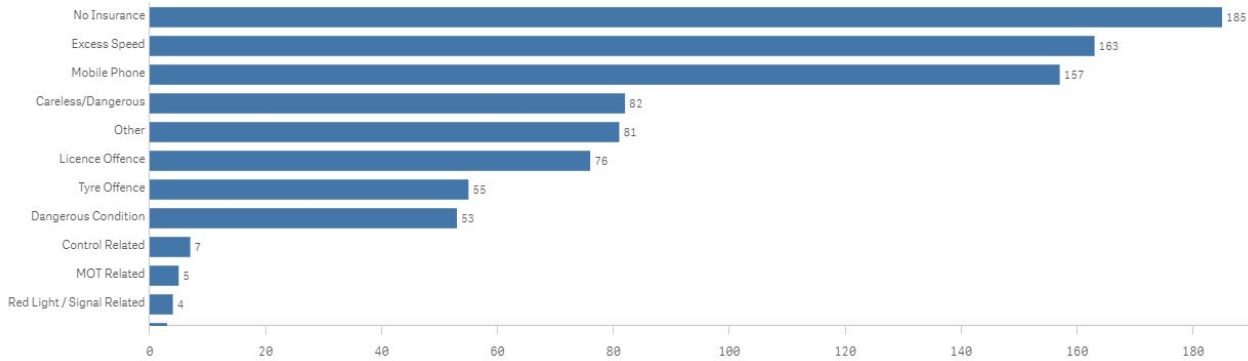

• Wider work recently

Our Roads Policing Unit (RPU) in the last quarter, covering **May to July** issued over **1551 tickets** to motorists, for numerous road related offences. The most common offences they are coming across are as follows:

Activity - Endorsable offences